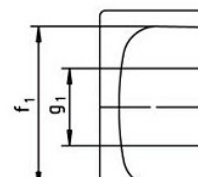

Internal width (top)

STAR

**375-1/
337**

1800 mm

800 mm

Flushing of pipe must be done before fittings are installed. Failure to do so voids the warranty.

Follow cleaning instructions and avoid using any harmful chemicals.